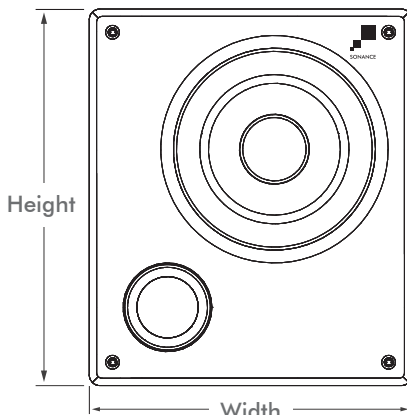

Installation

- Easy set up
- Three connection options
- App driven room correction software

i8

i10

i12

Dimensions

i8
Width: 12" (305mm)
Height: 14" (355mm)
Depth: 12 1/4" (311mm)

i10
Width: 14" (356mm)
Height: 16" (407mm)
Depth: 14 1/4" (362mm)

i12
Width: 16" (407mm)
Height: 18" (457mm)
Depth: 16 1/4" (413mm)

Specifications

Model:	i8	i10	i12
SKU:	93356	93357	93358
Unit of Measure:	Each	Each	Each
Woofer:	8" (203mm) ultra long throw, glass fiber cone, rubber surround	10" (254mm) ultra long throw, glass fiber cone, rubber surround	12" (305mm) ultra long throw, glass fiber cone, rubber surround
Frequency Response:	30Hz - 250Hz +/-3dB	24Hz - 250Hz +/-3dB	22Hz - 250Hz +/-3dB
Enclosure Material:	High-gloss black finish	High-gloss black finish	High-gloss black finish
Power Output:	200 watts RMS (400 watts peak)	300 watts RMS (600 watts peak)	400 watts RMS (800 watts peak)
Inputs:	Line-level, speaker-level and low latency wireless	Line-level, speaker-level and low latency wireless	Line-level, speaker-level and low latency wireless
Controls:	Crossover, phase and bypass	Crossover, phase and bypass	Crossover, phase and bypass
DSP:	App controlled Sonarc automatic in-room equalization	App controlled Sonarc automatic in-room equalization	App controlled Sonarc automatic in-room equalization
Grille Material:	Black cloth	Black cloth	Black cloth
Shipping Weight:	40 lbs. (18kg)	60 lbs. (27kg)	70 lbs. (31.5kg)